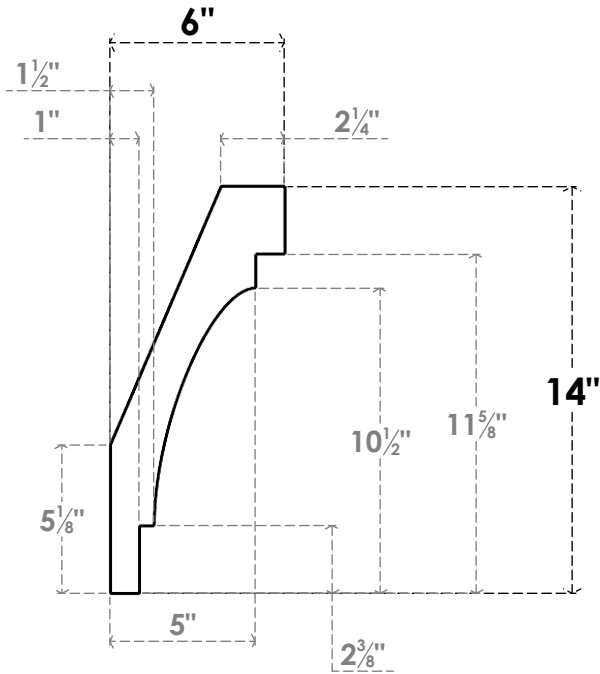

ITEM NUMBER: BRCPC035X06000X14000MRC

3 1/2"W X 6"D X 14"H MERCED ARCHITECTURAL GRADE PVC CLOSED KNEE BRACE

SIDE PROFILE

FRONT PROFILE

ISOMETRIC

EKENA MILLWORK
2300 WEST MAIN ST.
CLARKSVILLE, TX 75426
TOLL FREE: 866-607-0453
WWW.EKENAMILLWORK.COM

NOTES

1. INSTALLATION TO BE COMPLETED IN ACCORDANCE WITH MANUFACTURER'S SPECIFICATIONS.
2. DRAWING MAY NOT BE TO SCALE
3. THIS DRAWING IS INTENDED FOR DESIGN AND PLANNING PURPOSES ONLY.
4. ALL INFORMATION CONTAINED HEREIN WAS CURRENT AT THE TIME OF DEVELOPMENT BUT MUST BE REVIEWED AND APPROVED BY THE PRODUCT MANUFACTURER TO BE CONSIDERED ACCURATE.
5. ARCHITECTURAL GRADE PVC PRODUCTS ARE MADE FROM EXPANDED CELLULAR PVC AND COME NATURALLY WHITE BUT MAY BE PAINTED