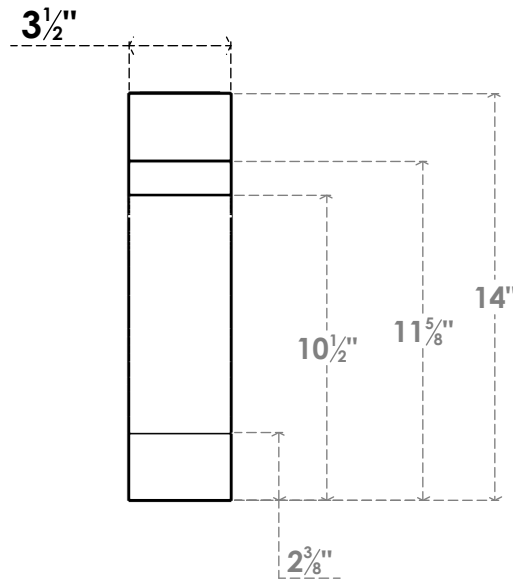

ITEM NUMBER: BRCPC035X06000X14000MRC

3 1/2"W X 6"D X 14"H MERCED ARCHITECTURAL GRADE PVC CLOSED KNEE BRACE

SIDE PROFILE

FRONT PROFILE

ISOMETRIC

EKENA MILLWORK
2300 WEST MAIN ST.
CLARKSVILLE, TX 75426
TOLL FREE: 866-607-0453
WWW.EKENAMILLWORK.COM